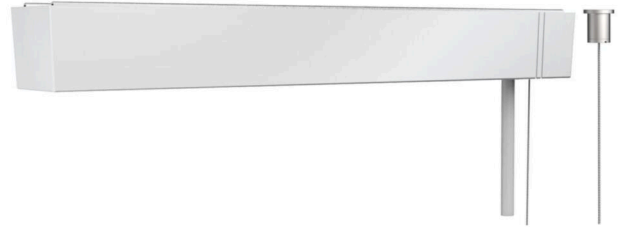

Accessories - Pattern wire suspension with ceiling cylinder

Rectangular canopy L=317mm vw, metal ceiling cylinder, 2 wires D=1.2 L=1900; Housing colour traffic white RAL 9016; Anschlussleitung 5x0,75 weiß. Light Control: netlife easy01C; Regiolux Classification: netlife easy; Control signal: DALI; Number of control gear (max): 32; Communication: Bluetooth; App name: Osram BT Config; Osram BT Control; Note: up to 4 DALI sensors or DALI push button coupler can also be connected; System extension: easy01S; Application: Office, Meeting rooms, Corridors, Classrooms, Secondary rooms; Function: Motion detection*, Corridor function*, presence detection*, Daylight control*, Tunable white (only with DT8 luminaires), Manual dimming, *only by auxiliary devices. Suspension set without cross-spans Operation and configuration via the Osram BT Control app.

CHARACTERISTICS

Order number	91100125121
EAN number	4020863377688
Commodity code	94059900
Certification mark	Indoor, CE

ELECTRICAL ENGINEERING

Wiring	5x0.75mm ²
--------	-----------------------

MECHANICS

Housing colour	traffic white RAL 9016
Dimensions (LxWxH/DxH)	317mm x 44.5mm x 39mm
Weight (net)	0.58kg
Type of installation	Pendant individual mounting, Pendant light strip mounting

Dimensions

L	317 mm	Length
B	44.5 mm	Width
H	39 mm	Height

DEEP-LINK

<https://www.regiolux.de/en/article/91100125121>

LC SYSTEM

CHARACTERISTICS

Regiolux Classification	netlife easy
Control signal	DALI
Number of control gear (max)	32
Communication	Bluetooth
App name	Osram BT Config; Osram BT Control
Note	up to 4 DALI sensors or DALI push button coupler can also be connected
System extension	easy01S
Application	Office, Meeting rooms, Corridors, Classrooms, Secondary rooms
Function	Motion detection*, Corridor function*, presence detection*, Daylight control*, Tunable white (only with DT8 luminaires), Manual dimming, *only by auxiliary devices